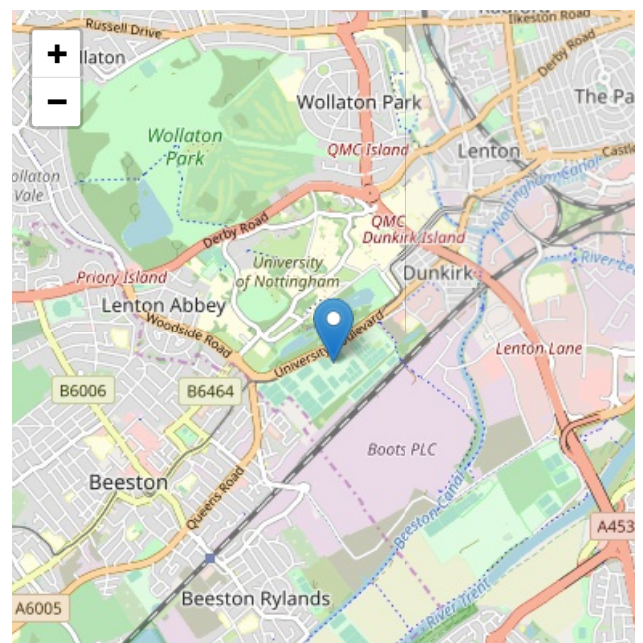

League Play offs round 1

First round before play off weekends, 4 matches on two pitches as the Regional Conference Winners and the 9th Placed teams in the MHL and IWHL Prem Division compete for the two spots in the Premier Division. Mainly meeting and greeting spectators, ticket scanning. Games are at 13:15 & 15:30
Some element of helping to set up and event too.

You must be over 16 years old   Applicants will be shortlisted

Contact Details

England Hockey

England Hockey

Bisham Abbey NSC

01628 897512

volunteering@englandhockey.co.uk

Refreshments available

<http://www.nottinghamhockeycentre.com/find> Parking available

Opportunity Location

Highfields Sports Club Ltd, NG72PS

Skills Required

positive can do attitude, confident, good customer service skills

Session Dates and Times